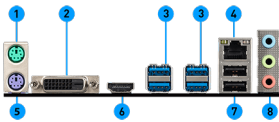

## SPECIFICATION

<b>Model Name</b>	A320M-A PRO MAX
<b>CPU Support</b>	Supports 1st, 2nd and 3rd Gen AMD® Ryzen™ / Ryzen™ with Radeon™ Vega Graphics and 2nd Gen AMD® Ryzen™ with Radeon™ Graphics / Athlon™ with Radeon™ Vega Graphics and A-series / Athlon™ X4 Desktop Processors for Socket AM4
<b>CPU Socket</b>	Socket AM4
<b>Chipset</b>	AMD® A320 Chipset
<b>Graphics Interface</b>	1 x PCI-E 3.0 x16 slot
<b>Display Interface</b>	DVI-D, HDMI - Requires Processor Graphics
<b>Memory Support</b>	2 DIMMs, Dual Channel DDR4 up to 3200(OC) MHz
<b>Expansion Slots</b>	1 x PCI-E 2.0 x1 slot
<b>Storage</b>	1x Turbo M.2 slot + 4 x SATA 6Gb/s
<b>USB ports</b>	6 x USB 3.2 Gen1 + 6 x USB 2.0
<b>LAN</b>	Realtek® 8111H Gigabit LAN
<b>Audio</b>	8-Channel(7.1) HD Audio with Audio Boost

## CONNECTIONS

- |                 |                        |
|-----------------|------------------------|
| 1. Mouse        | 5. Keyboard            |
| 2. DVI-D Port   | 6. HDMI Port           |
| 3. USB 3.2 Gen1 | 7. USB 2.0 Ports       |
| 4. LAN Port     | 8. HD Audio Connectors |